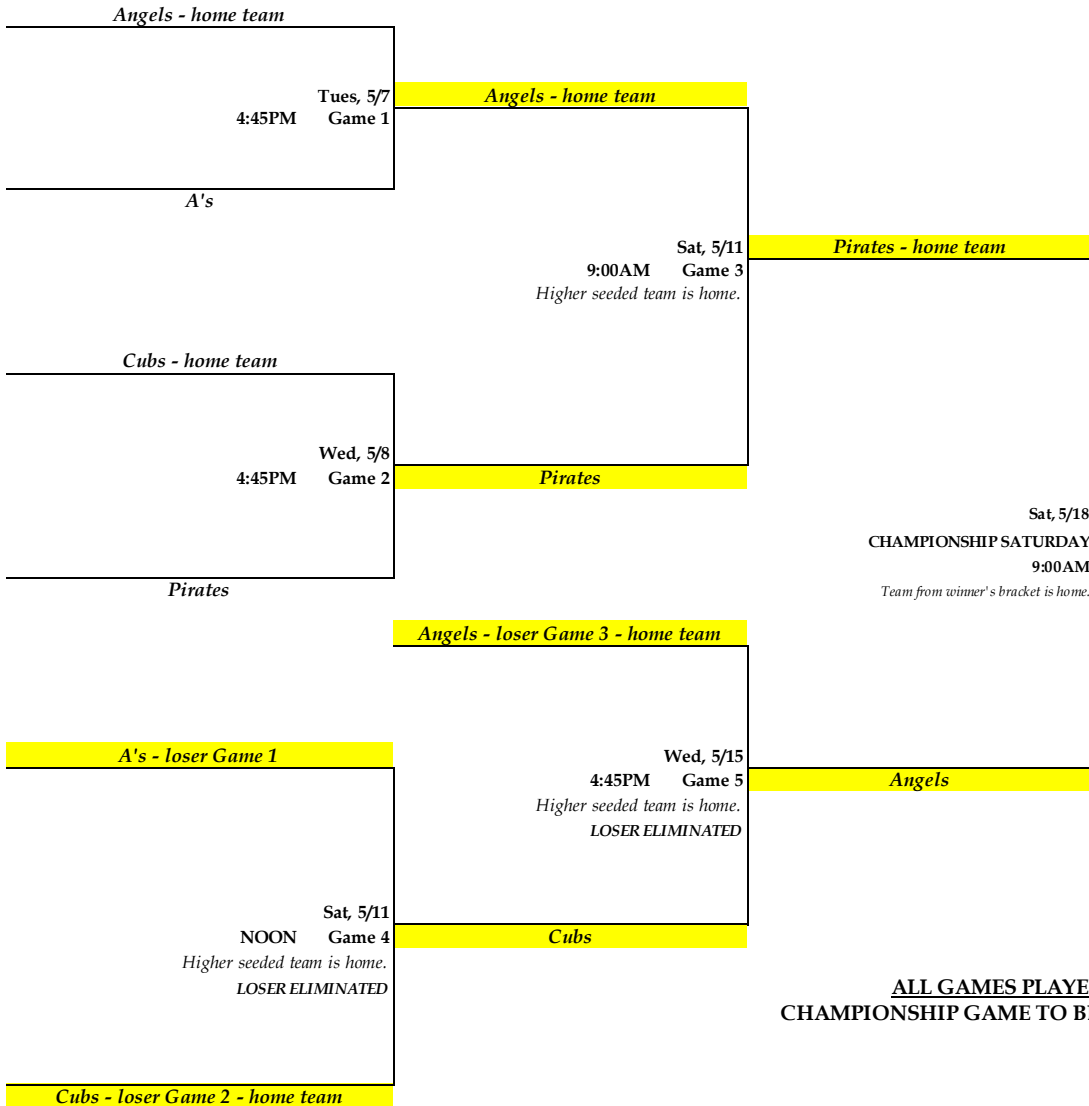

**SOLANA BEACH LITTLE LEAGUE**  
AA DIVISION PLAYOFF BRACKET

Winner's Bracket

<b>Regular season standings:</b>	
1.	Angels - 12-2, 24 points
2.	Cubs - 7-7, 14 points
3.	Pirates - 5-9, 10 points
4.	A's - 4-10, 8 points

**CHAMPION**

ALL GAMES PLAYED AT CDC UNTIL CHAMPIONSHIP  
CHAMPIONSHIP GAME TO BE PLAYED ON SOLANA VISTA MAJORS FIELD

Loser's Bracket